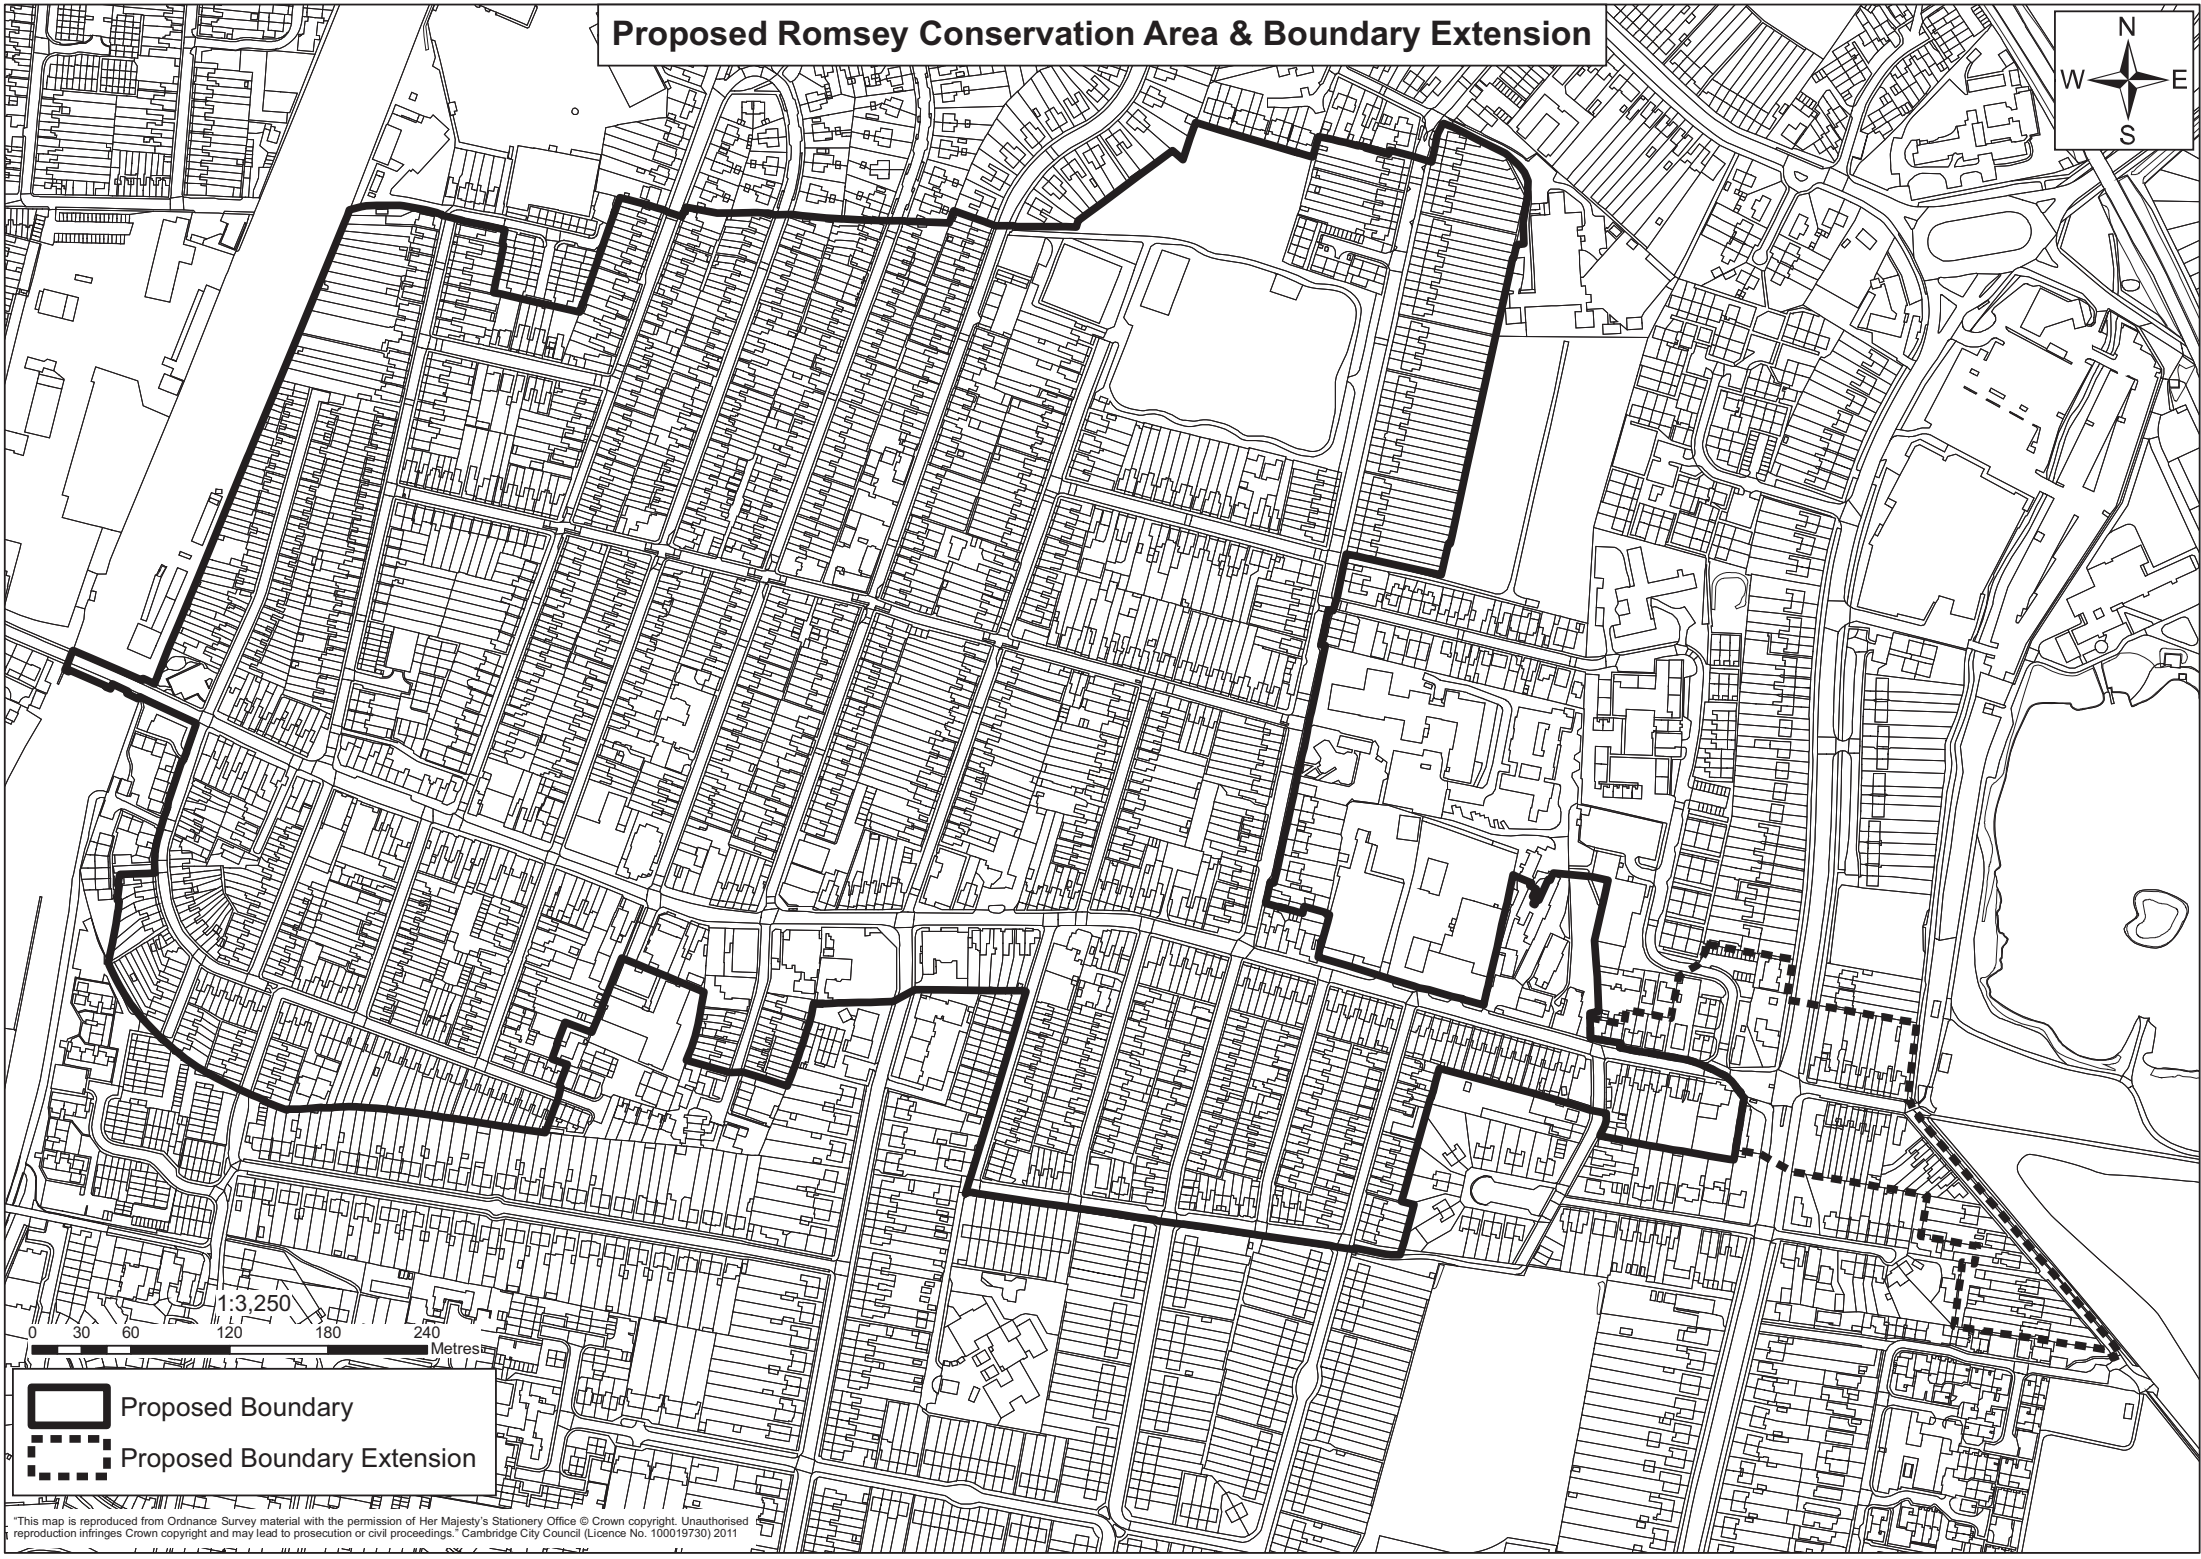

Proposed Romsey Conservation Area & Boundary Extension

 Proposed Boundary

 Proposed Boundary Extension

This map is reproduced from Ordnance Survey material with the permission of Her Majesty's Stationery Office © Crown copyright. Unauthorised reproduction infringes Crown copyright and may lead to prosecution or civil proceedings. Cambridge City Council (Licence No. 100019730) 2011